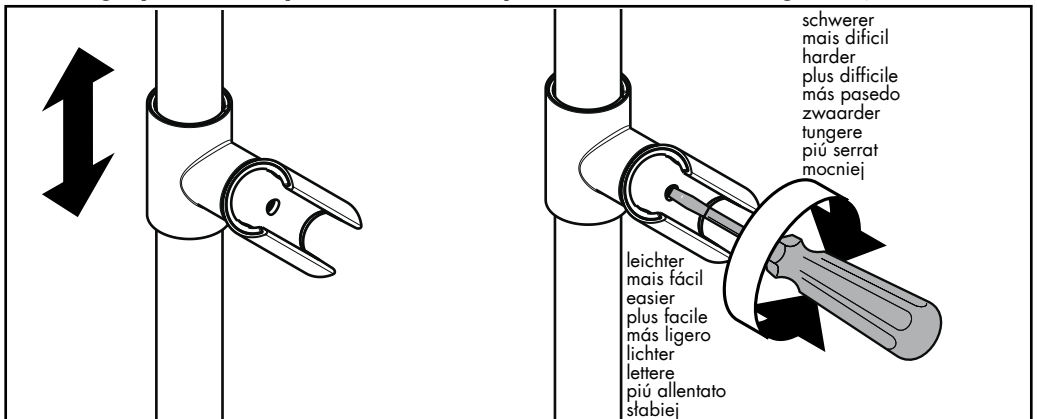

Service

Raindance Connect Showerpipe

98714000

hansgrohe

Justierung/Ajustement/Adjustment/Taratura/Ajuste/Instellen/Forindstilling/Afinação/Ustawianie

hansgrohe