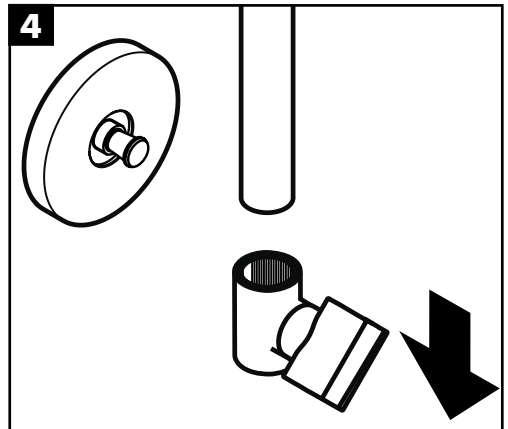

Service

Raindance Connect Showerpipe

98714000

hansgrohe

Justierung/Ajustement/Adjustment/Taratura/Ajuste/Instellen/Forindstilling/Afinação/Ustawianie

hansgrohe