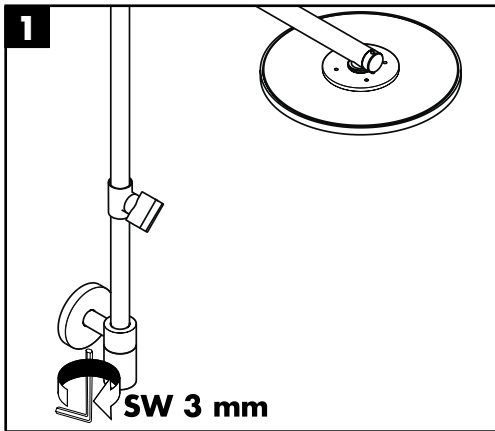

Service

Raindance Connect Showerpipe

98714000

hansgrohe

Justierung/Ajustement/Adjustment/Taratura/Ajuste/Instellen/Forindstilling/Afinação/Ustawianie

hansgrohe