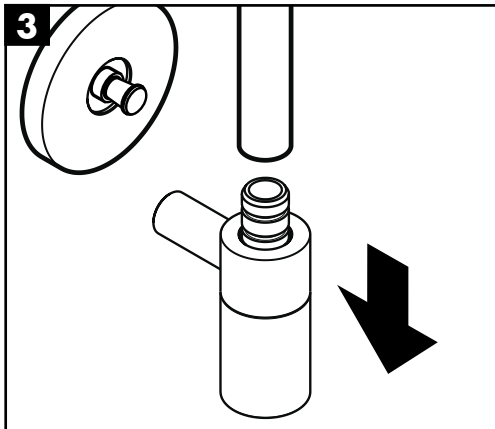

Service

Raindance Connect Showerpipe

98714000

hansgrohe

Justierung/Ajustement/Adjustment/Taratura/Ajuste/Instellen/Forindstilling/Afinação/Ustawianie

hansgrohe