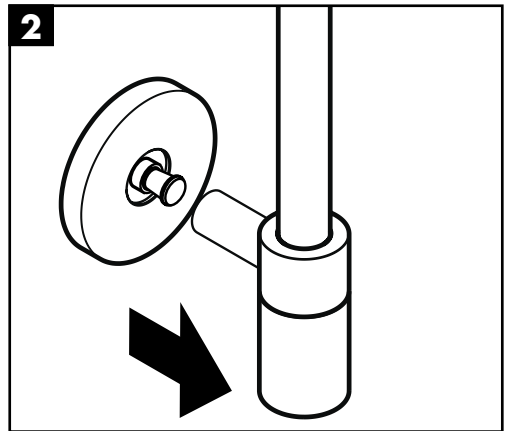

Service

Raindance Connect Showerpipe

98714000

hansgrohe

Justierung/Ajustement/Adjustment/Taratura/Ajuste/Instellen/Forindstilling/Afinação/Ustawianie

hansgrohe